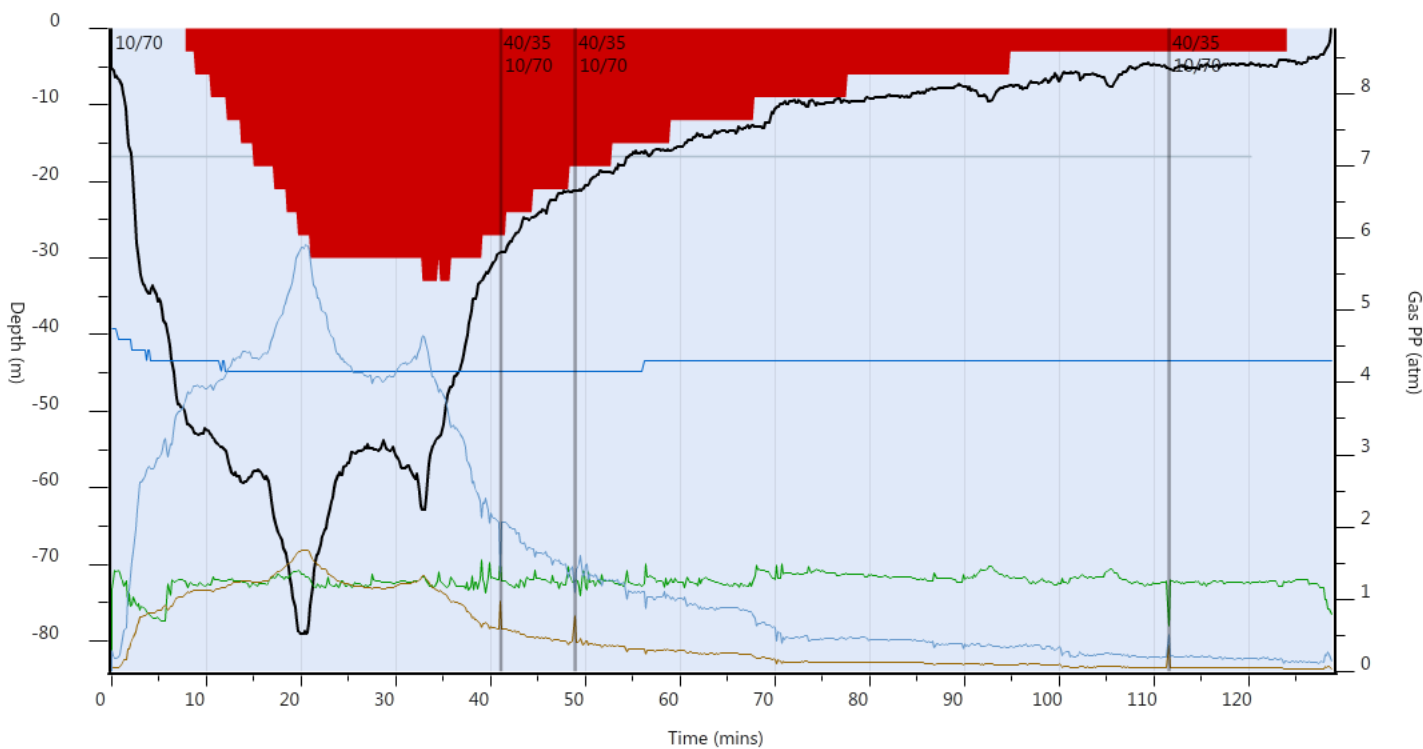

Total Length: 131 min Max Depth: 79 m GF: 15 / 85 CNS: 0% to 67% Battery: 3.2V to 3.1V Firmware: vD9

Dive Depth Gas Mix Deco Stops Inspired O2 Inspired N2 Inspired He Water Temp

General Information

Location
 Site
 Buddy
 Date / Time

Specific Details

Environment
 Platform
 Dress
 Apparatus
 Breathing Gas
 Decompression

Thermal Comfort
 Workload
 Problems
 Equipment Malfunctions
 Any Symptoms
 Exposure to Altitude

Notes

Test d'une version Béta du Shearwater Passage BO simulé etc...
 Pas de souci ràs